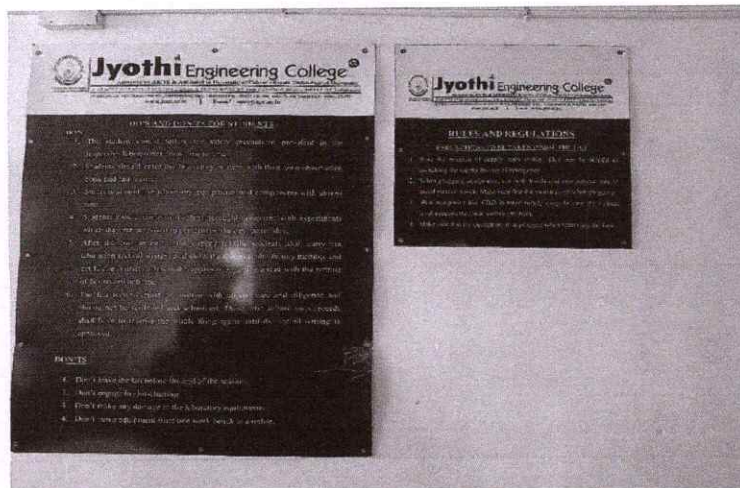

GPS

Latitude 10; 43; 38.60500000000003
Longitude 76; 17; 26.2554000000236698
Altitude 0