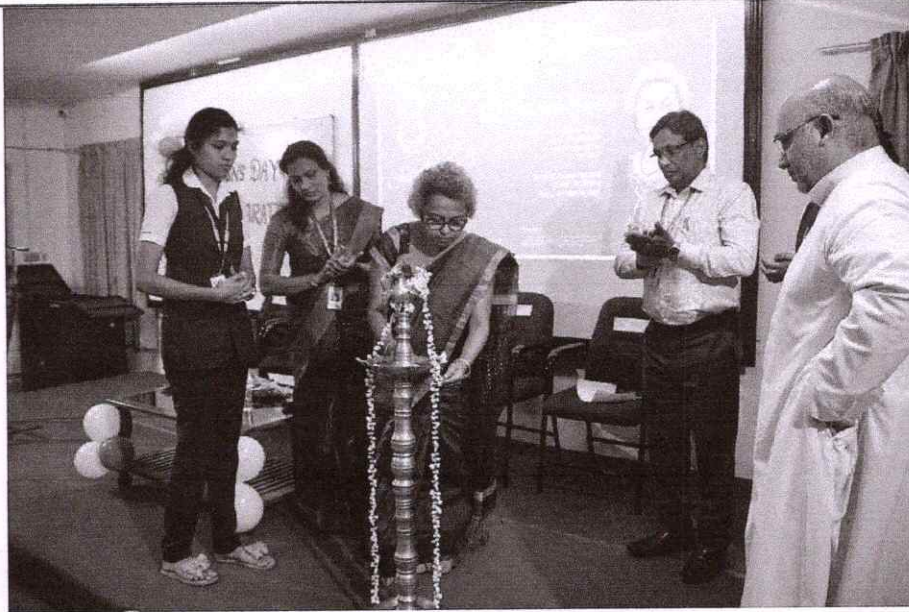

Jyothi Engineering College

Reaccredited with NAAC (Grade A) and NBA Programmes*

Approved by AICTE and Affiliated to APJ Abdul Kalam Technological University
A CENTRE OF EXCELLENCE IN SCIENCE AND TECHNOLOGY BY THE CATHOLIC ARCHDIOCESE OF TRICHUR
JYOTHI HILLS, VETIKATTIRI P.O., CHERUTHURUTHY, THRISSUR, 679531 | Ph. +91 4884 259000 | info@jecc.ac.in | www.jecc.ac.in

*NBA reaccredited B.Tech Programmes in Civil Engineering, Computer Science and Engineering, Electronics and Communication Engineering, Electrical and Electronics Engineering and Mechanical Engineering valid till 2025